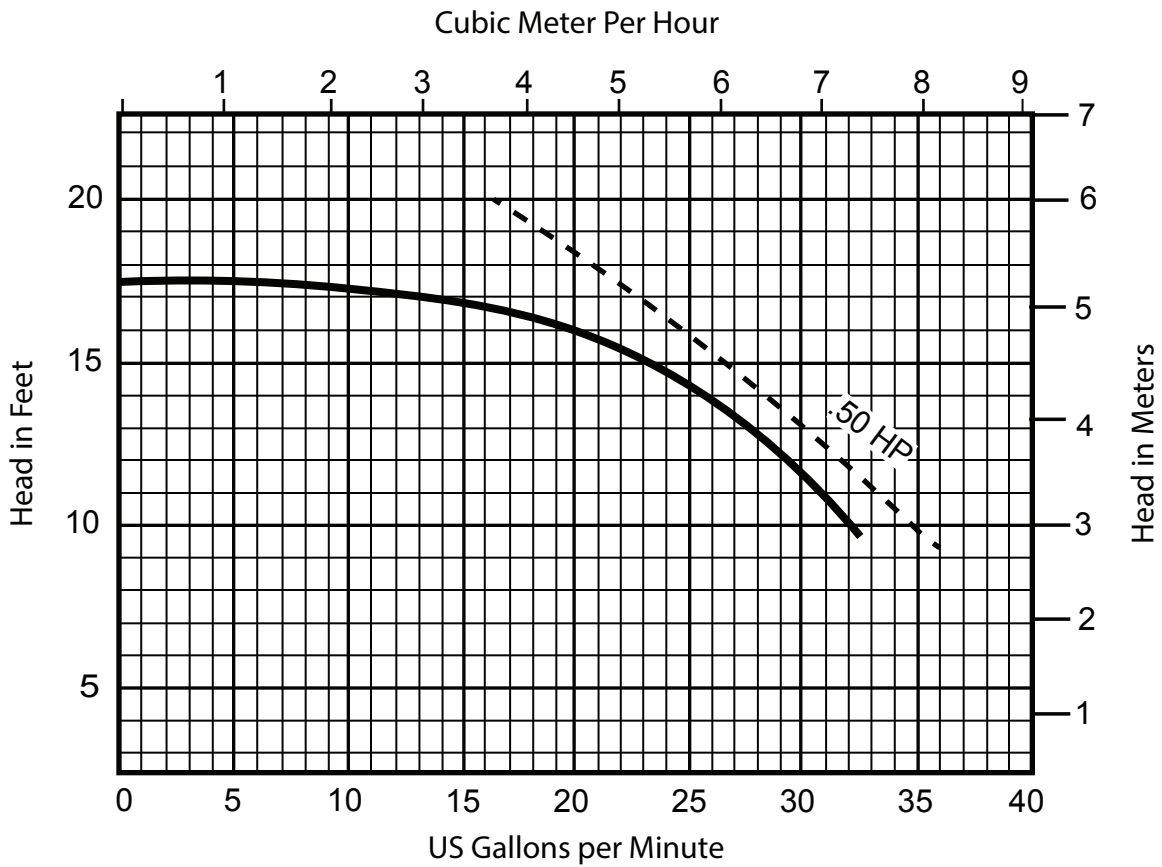

Model: GT-100-C 1800 RPM \ 60 Hz
1.5" TC Inlet 1" TC Outlet
4" Impeller

Based on water at 70°F