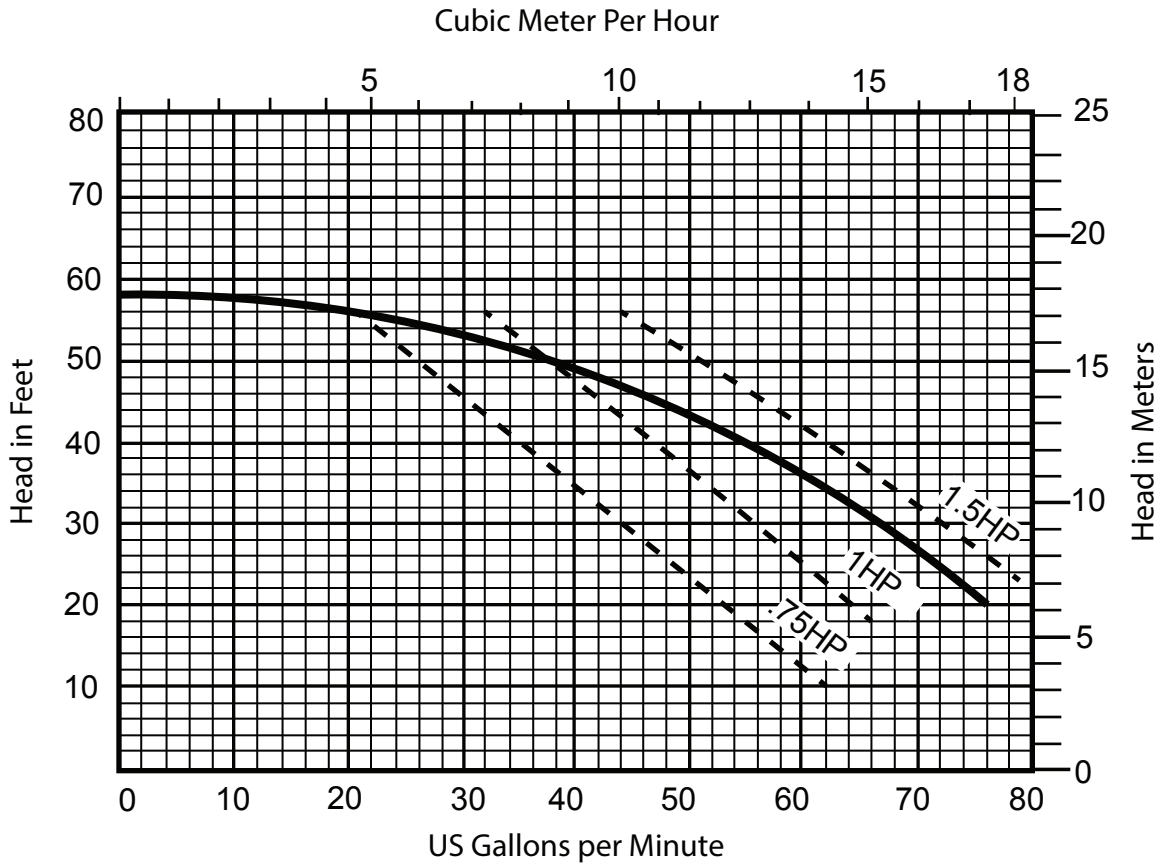

Model: GT-100-C 3600 RPM \ 60 Hz  
1.5" TC Inlet 1" TC Outlet  
4" Impeller

Based on water at 70°F