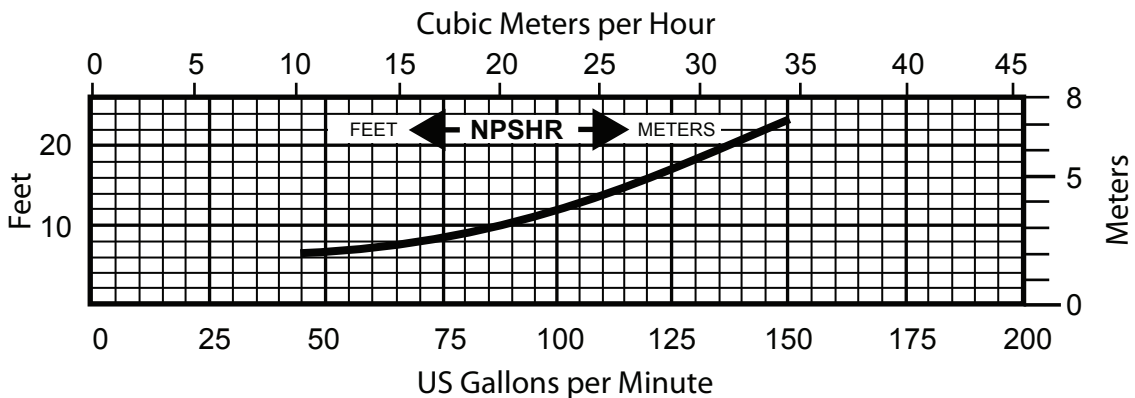

Model: GT-114-C 3500 RPM \ 60 Hz  
 1.5" TC Inlet 1.5" TC Outlet  
 4" Impeller

Based on water at 70°F