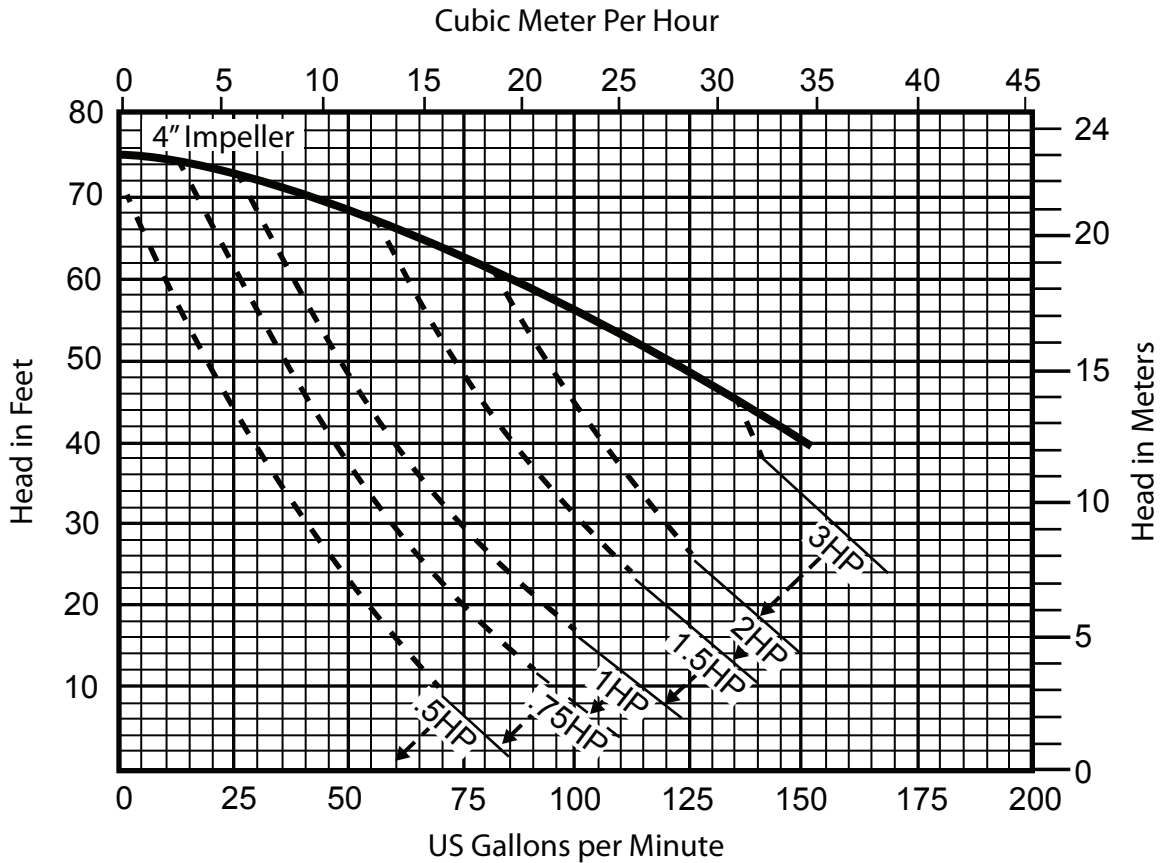

Model: GT-114-C 3500 RPM \ 60 Hz  
 1.5" TC Inlet 1.5" TC Outlet  
 4" Impeller

Based on water at 70°F