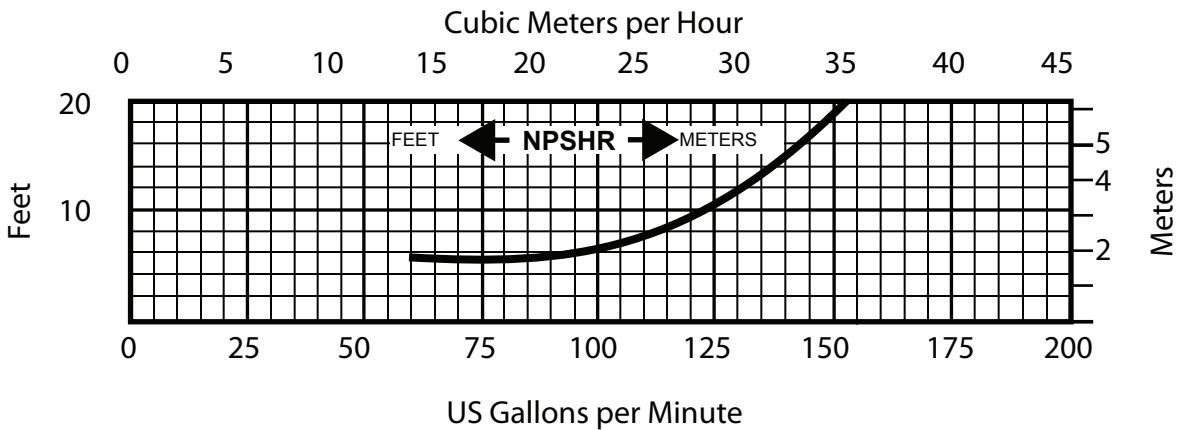

Model: GT-216-C 1750 RPM \ 60 Hz
 2" TC Inlet 1.5" TC Outlet
 6" Impeller

Based on water at 70°F