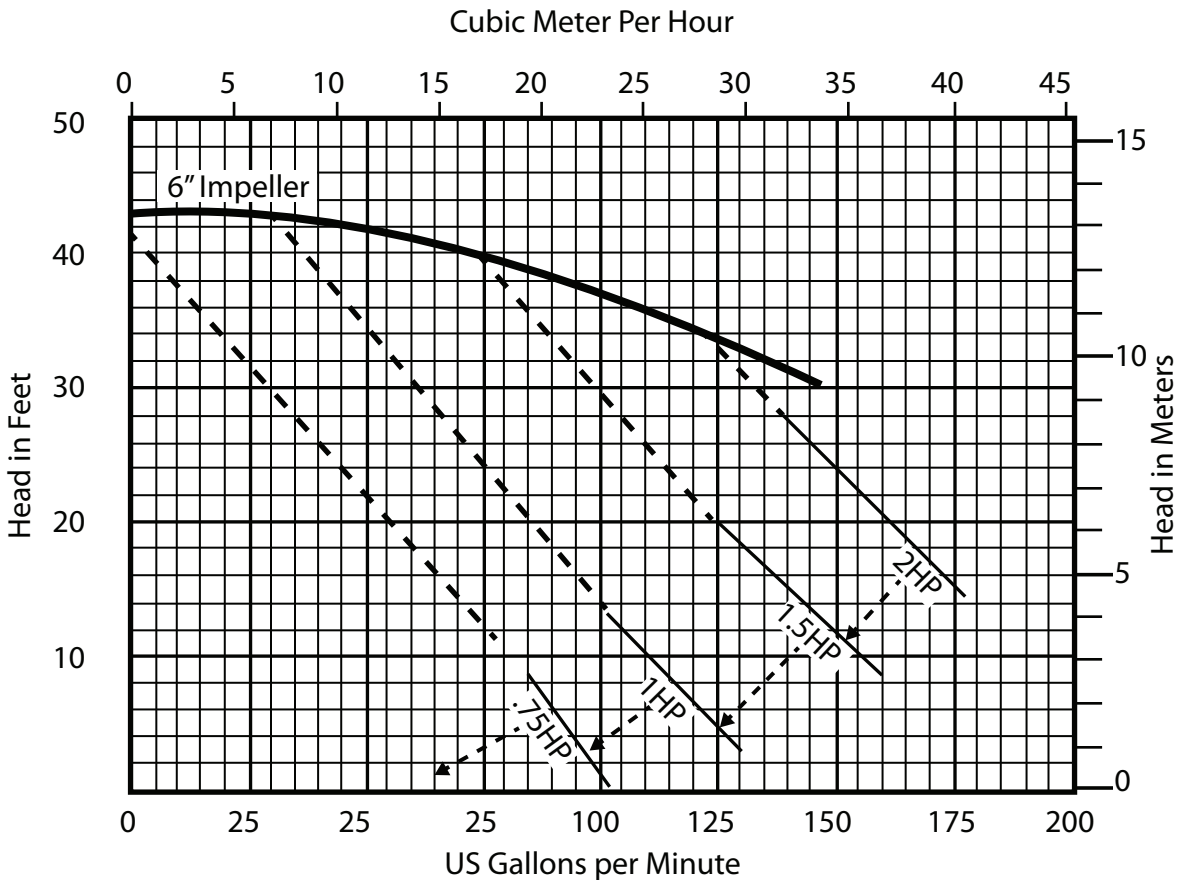

Model: GT-216-C 1750 RPM \ 60 Hz
 2" TC Inlet 1.5" TC Outlet
 6" Impeller

Based on water at 70°F